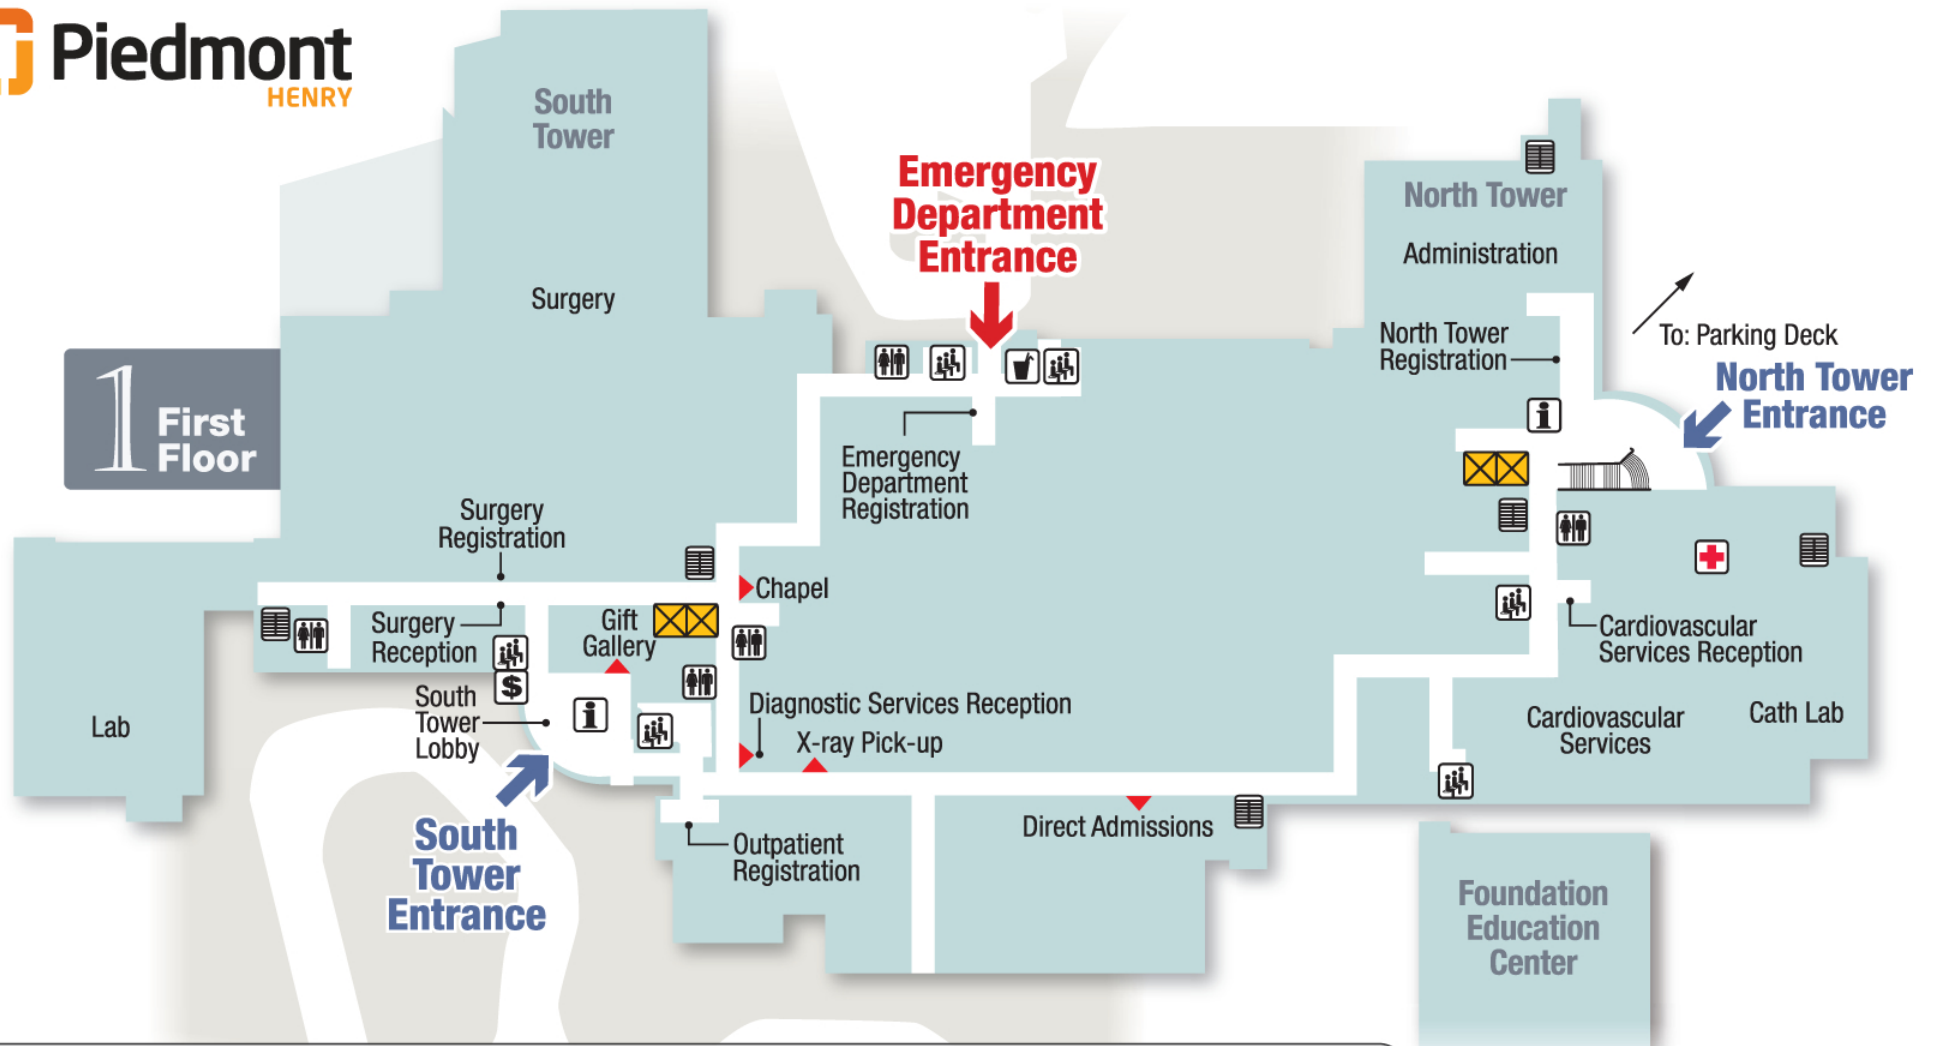

North Tower Entrance

Emergency Department Entrance

Building B

Piedmont Outpatient Center at Eagle Spring

Patient & Guest Parking

Piedmont
HENRY

Foundation Education Center

Patient & Guest Parking

South Tower Entrance

Patient & Guest Parking

Staff Parking

Our entire campus is tobacco-free. Smoking is not allowed.

Department	Floor	Department	Floor	Patient Rooms	Floor
Administration	North Tower 1	Hospital Cafeteria	South Tower G	Patient Rooms 2141-2160 (2 Central)	South Tower 2
Cardiovascular Services	North Tower 1	Lab	South Tower 1	Patient Rooms 2201-2232 (Critical Care Unit)	North Tower 2
Chapel	South Tower 1	Labor & Delivery	North Tower 3	Patient Rooms 2241-2256 (Orthopaedic Unit)	North Tower 2
Critical Care Unit (CCU)	North Tower 2	Lollipop's Gift Shop	North Tower 4	Patient Rooms 2261-2278 (Cardiovascular Unit)	North Tower 2
Diagnostic Services	South Tower 1	Mammography	South Tower 1	Patient Rooms 3101-3133 (3 South)	South Tower 3
Dialysis Unit	South Tower 2	Neonatal Intensive Care Unit (NICU)	North Tower 3	Patient Rooms 3201-3210 (Antepartum)	North Tower 3
Einstein's Bagels	North Tower G	North Tower Registration	North Tower 1	Patient Rooms 4101-4133 (4 South)	South Tower 4
Emergency Department	South Tower 1	Orthopaedic Unit	North Tower 2	Patient Rooms 4201-4212 (Women's Health B)	North Tower 4
Garden	South Tower G	Outpatient Surgery Center	North Tower G	Patient Rooms 4241-4258 (Women's Health A)	North Tower 4
Gift Gallery	South Tower 1	Surgery	South Tower 1	Patient Rooms 4261-4278 (MSO)	North Tower 4
Health Information Management (Medical Records)	South Tower G	Wound & Hyperbaric Center	South Tower 2		

Legend

- Public Elevator
- Stairs
- Information
- Restricted Area
- Nurses Station
- Restrooms
- Waiting Area/Reception
- Vending
- ATM

Our entire campus is tobacco-free. Smoking is not allowed.